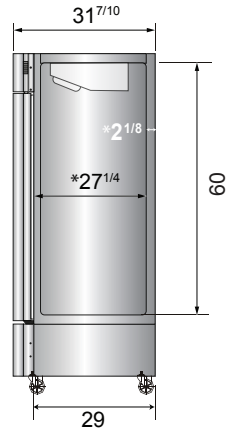

Toll Free: 855-855-0399 Email: info@atosausa.com
 www.atosa.com | www.atosausa.com
 California, Colorado, Florida, Georgia, Illinois,
 Massachusetts, New Jersey, Ohio, Texas, Washington

SPECIFICATIONS

Models	Door	Capacity (Cu.Ft.)	Shelves	Casters (inch)	Amps (A)	Voltage (V/Hz/Ph)	HP	Refrigerant	Exterior Dimensions (inch)	Net Weight (lbs)	Gross Weight (lbs)
MBF8505GR(L)	1	19.1	3	4	2.1	115/60/1	1/7	R290	27×31 ^{7/10} ×83 ^{1/10}	249	282
MBF8507GR	2	43.8	6	4	3.2	115/60/1	1/5	R290	54 ^{2/5} ×31 ^{7/10} ×83 ^{1/10}	397	452
MBF8508GR	3	68	9	4	4.2	115/60/1	1/4	R290	81 ^{9/10} ×31 ^{7/10} ×83 ^{1/10}	538	615

PLAN VIEW

MBF8505GR(L)

MBF8507GR

MBF8508GR

*Interior Dimensions

SELF-CLOSING AND STAY OPEN DOOR FEATURE

Casters

Epoxy shelves

Door lock

Down duct

Temperature control