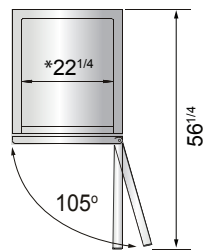

Toll Free: 855-855-0399 Email: info@atosausa.com
 www.atosa.com | www.atosausa.com
 California, Colorado, Florida, Georgia, Illinois,
 Massachusetts, New Jersey, Ohio, Texas, Washington

SPECIFICATIONS

Models	Door	Capacity (Cu.Ft.)	Shelves	Casters (inch)	Amps (A)	Voltage (V/Hz/Ph)	HP	Refrigerant	Exterior Dimensions (inch)	Net Weight (lbs)	Gross Weight (lbs)
MBF8505GR(L)	1	19.1	3	4	2.1	115/60/1	1/7	R290	27×31 ^{7/10} ×83 ^{1/10}	249	282
MBF8507GR	2	43.8	6	4	3.2	115/60/1	1/5	R290	54 ^{2/5} ×31 ^{7/10} ×83 ^{1/10}	397	452
MBF8508GR	3	68	9	4	4.2	115/60/1	1/4	R290	81 ^{9/10} ×31 ^{7/10} ×83 ^{1/10}	538	615

PLAN VIEW

MBF8505GR(L)

MBF8507GR

MBF8508GR

*Interior Dimensions

SELF-CLOSING AND STAY OPEN DOOR FEATURE

Casters

Epoxy shelves