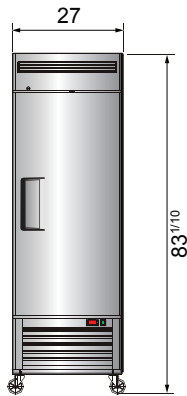

Toll Free: 855-855-0399 Email: info@atosausa.com
 www.atosa.com | www.atosausa.com
 California, Colorado, Florida, Georgia, Illinois,
 Massachusetts, New Jersey, Ohio, Texas, Washington

SPECIFICATIONS

Models	Door	Capacity (Cu.Ft.)	Shelves	Casters (inch)	Amps (A)	Voltage (V/Hz/Ph)	HP	Refrigerant	Exterior Dimensions (inch)	Net Weight (lbs)	Gross Weight (lbs)
MBF8505GR(L)	1	19.1	3	4	2.1	115/60/1	1/7	R290	27×31 ^{7/10} ×83 ^{1/10}	249	282
MBF8507GR	2	43.8	6	4	3.2	115/60/1	1/5	R290	54 ^{2/5} ×31 ^{7/10} ×83 ^{1/10}	397	452
MBF8508GR	3	68	9	4	4.2	115/60/1	1/4	R290	81 ^{9/10} ×31 ^{7/10} ×83 ^{1/10}	538	615

PLAN VIEW

MBF8505GR(L)

MBF8507GR

MBF8508GR

*Interior Dimensions

SELF-CLOSING AND STAY OPEN DOOR FEATURE

Casters

Epoxy shelves