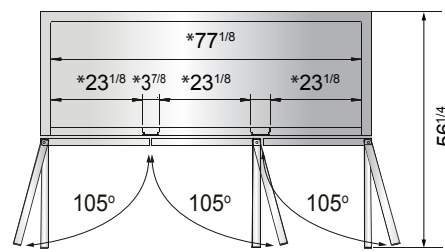

Toll Free: 855-855-0399 Email: info@atosausa.com
 www.atosa.com | www.atosausa.com
 California, Colorado, Florida, Georgia, Illinois,
 Massachusetts, New Jersey, Ohio, Texas, Washington

SPECIFICATIONS

Models	Door	Capacity (Cu.Ft.)	Shelves	Casters (inch)	Amps (A)	Voltage (V/Hz/Ph)	HP	Refrigerant	Exterior Dimensions (inch)	Net Weight (lbs)	Gross Weight (lbs)
MBF8505GR(L)	1	19.1	3	4	2.1	115/60/1	1/7	R290	27×31 ^{7/10} ×83 ^{1/10}	249	282
MBF8507GR	2	43.8	6	4	3.2	115/60/1	1/5	R290	54 ^{2/5} ×31 ^{7/10} ×83 ^{1/10}	397	452
MBF8508GR	3	68	9	4	4.2	115/60/1	1/4	R290	81 ^{9/10} ×31 ^{7/10} ×83 ^{1/10}	538	615

PLAN VIEW

MBF8505GR(L)

MBF8507GR

MBF8508GR

*Interior Dimensions

SELF-CLOSING AND STAY OPEN DOOR FEATURE

Casters

Epoxy shelves