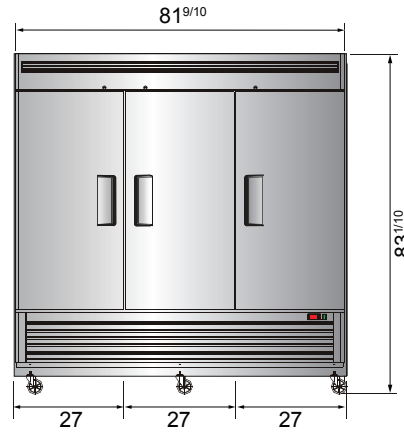

Bottom Mount Reach-In Refrigerators

MODELS:

MBF8505GR / MBF8505GRL
MBF8507GR / MBF8508GR

Standard Features

- Bottom mount compressor units with environmentally friendly R290 refrigerant
- Stainless steel exterior & interior
- Left hand hinge model available (MBF8505GRL)
- Dixell digital controller
- Maintains temperatures between 33°F – 40°F
- LED interior light(s)
- Recessed door handle(s)
- Door lock(s) standard
- Magnetic door gasket(s) standard for positive door seal
- Pre-installed casters
- Three(3) pre-installed shelves per section
- Down duct refrigeration to ensure even distribution of air

Toll Free: 855-855-0399 Email: info@atosausa.com
 www.atosa.com | www.atosausa.com
 California, Colorado, Florida, Georgia, Illinois,
 Massachusetts, New Jersey, Ohio, Texas, Washington

SPECIFICATIONS

Models	Door	Capacity (Cu.Ft.)	Shelves	Casters (inch)	Amps (A)	Voltage (V/Hz/Ph)	HP	Refrigerant	Exterior Dimensions (inch)	Net Weight (lbs)	Gross Weight (lbs)
MBF8505GR(L)	1	19.1	3	4	2.1	115/60/1	1/7	R290	27×31 ^{7/10} ×83 ^{1/10}	249	282
MBF8507GR	2	43.8	6	4	3.2	115/60/1	1/5	R290	54 ^{2/5} ×31 ^{7/10} ×83 ^{1/10}	397	452
MBF8508GR	3	68	9	4	4.2	115/60/1	1/4	R290	81 ^{9/10} ×31 ^{7/10} ×83 ^{1/10}	538	615

PLAN VIEW

MBF8505GR(L)

MBF8507GR

MBF8508GR

*Interior Dimensions

SELF-CLOSING AND STAY OPEN DOOR FEATURE

Casters

Epoxy shelves