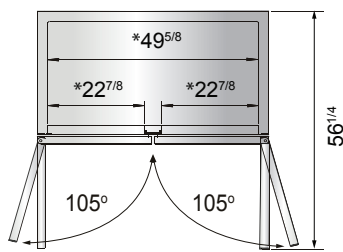

Toll Free: 855-855-0399 Email: info@atosausa.com
 www.atosa.com | www.atosausa.com
 California, Colorado, Florida, Georgia, Illinois,
 Massachusetts, New Jersey, Ohio, Texas, Washington

SPECIFICATIONS

Models	Door	Capacity (Cu.Ft.)	Shelves	Casters (inch)	Amps (A)	Voltage (V/Hz/Ph)	HP	Refrigerant	Exterior Dimensions (inch)	Net Weight (lbs)	Gross Weight (lbs)
MBF8505GR(L)	1	19.1	3	4	2.1	115/60/1	1/7	R290	27×31 ^{7/10} ×83 ^{1/10}	249	282
MBF8507GR	2	43.8	6	4	3.2	115/60/1	1/5	R290	54 ^{2/5} ×31 ^{7/10} ×83 ^{1/10}	397	452
MBF8508GR	3	68	9	4	4.2	115/60/1	1/4	R290	81 ^{9/10} ×31 ^{7/10} ×83 ^{1/10}	538	615

PLAN VIEW

MBF8505GR(L)

MBF8507GR

MBF8508GR

*Interior Dimensions

SELF-CLOSING AND STAY OPEN DOOR FEATURE

Casters

Epoxy shelves